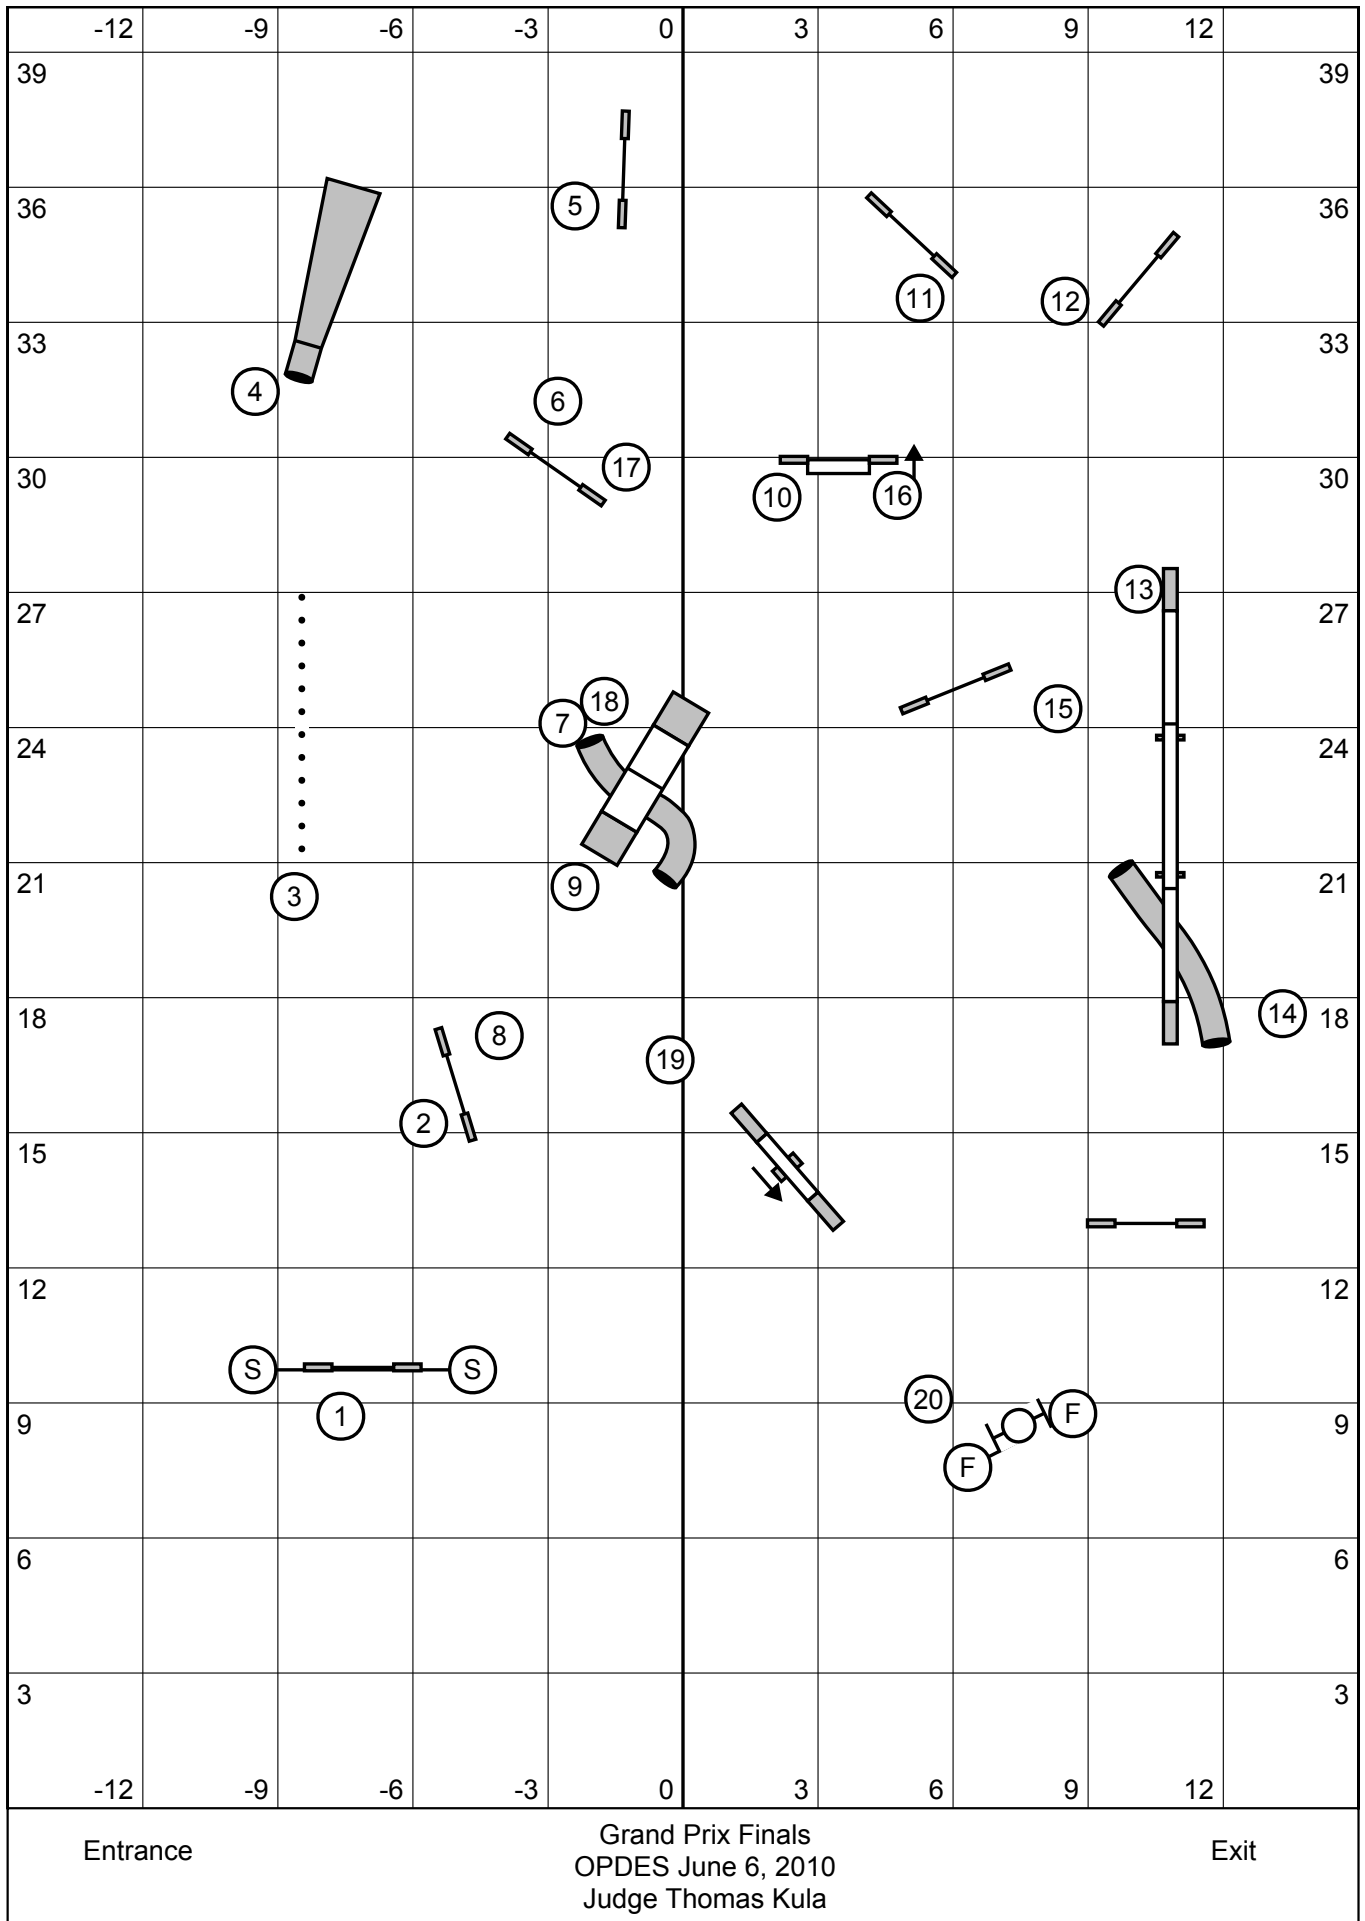

Entrance

Grand Prix Semi Finals  
 OPDES June 6, 2010  
 Judge Thomas Kula

Exit

Entrance

Grand Prix Finals  
 OPDES June 6, 2010  
 Judge Thomas Kula

Exit