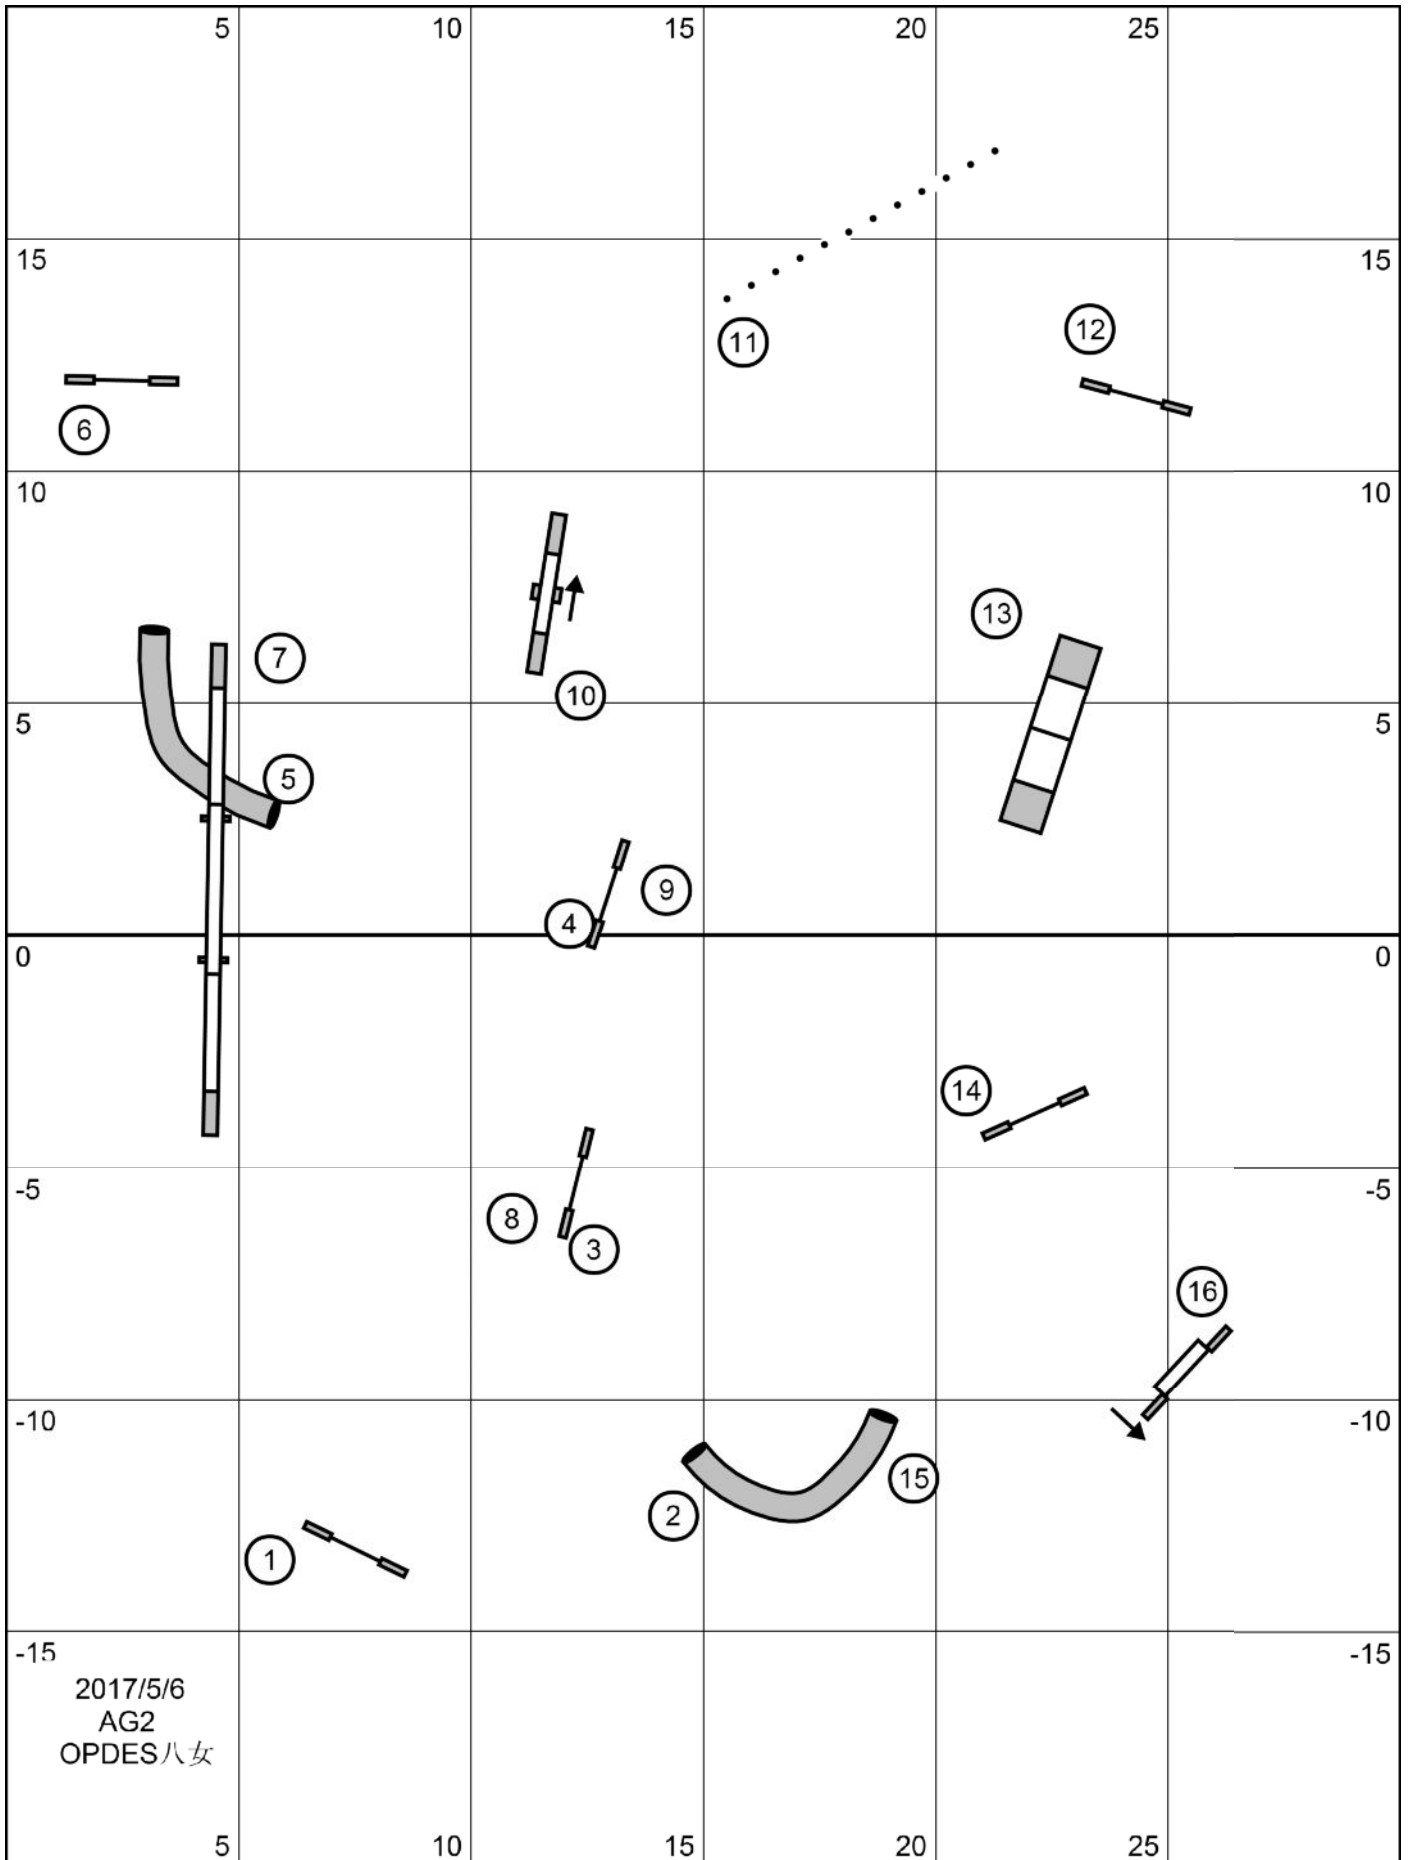

13

5

2017/5/6  
STP  
OPDES 八女

2017/5/6  
AG3  
OPDES 八女

Time (start-7c) : PF,25,35,40=48sec / 50,55,60=45sec  
 3 or 4red  
 Start&finish jumps live at all times.  
 All combinations(5a&5b,7a&7b&7c)any order,anydirection in opening.

1-2-3-5point system (DW=5points)  
 Time : opening 30sec / gamble PF,25,35,40=15sec 50,55,60 =12sec  
 Bounus : □A-B-C-D or ■A-B-C-D 10points (only once)  
 Gamblepoint : 10points  
 No back to back , contact to contact