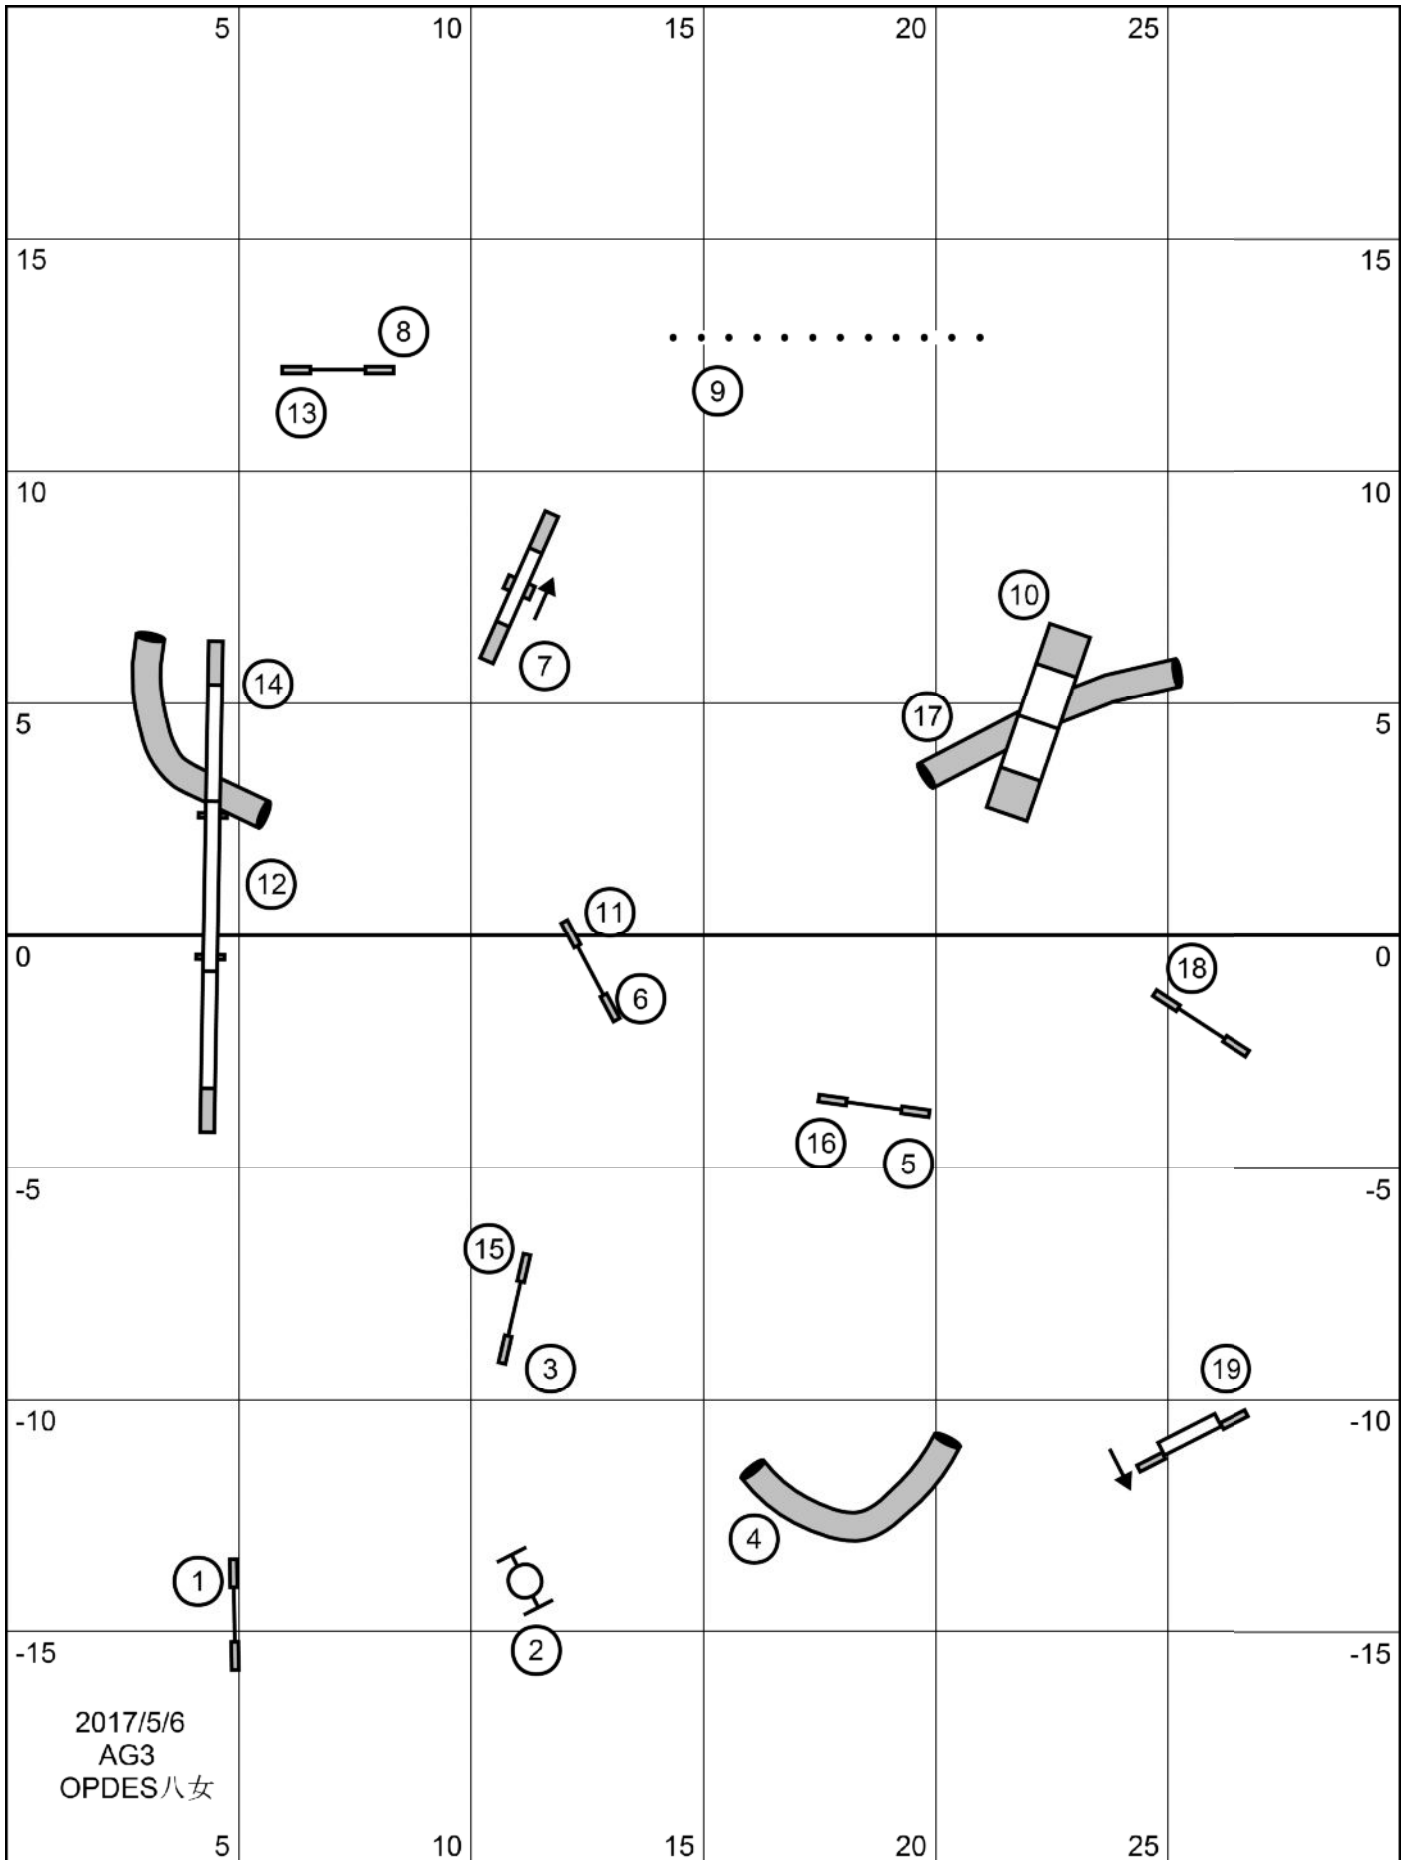

13

5

2017/5/6  
STP  
OPDES 八女

2017/5/6  
AG3  
OPDES 八女

Time (start-7c) : PF,25,35,40=48sec / 50,55,60=45sec  
 3 or 4red  
 Start&finish jumps live at all times.  
 All combinations(5a&5b,7a&7b&7c)any order,anydirection in opening.

1-2-3-5point system (DW=5points)  
 Time : opening 30sec / gamble PF,25,35,40=15sec 50,55,60 =12sec  
 Bounus : □A-B-C-D or ■A-B-C-D 10points (only once)  
 Gamblepoint : 10points  
 No back to back , contact to contact