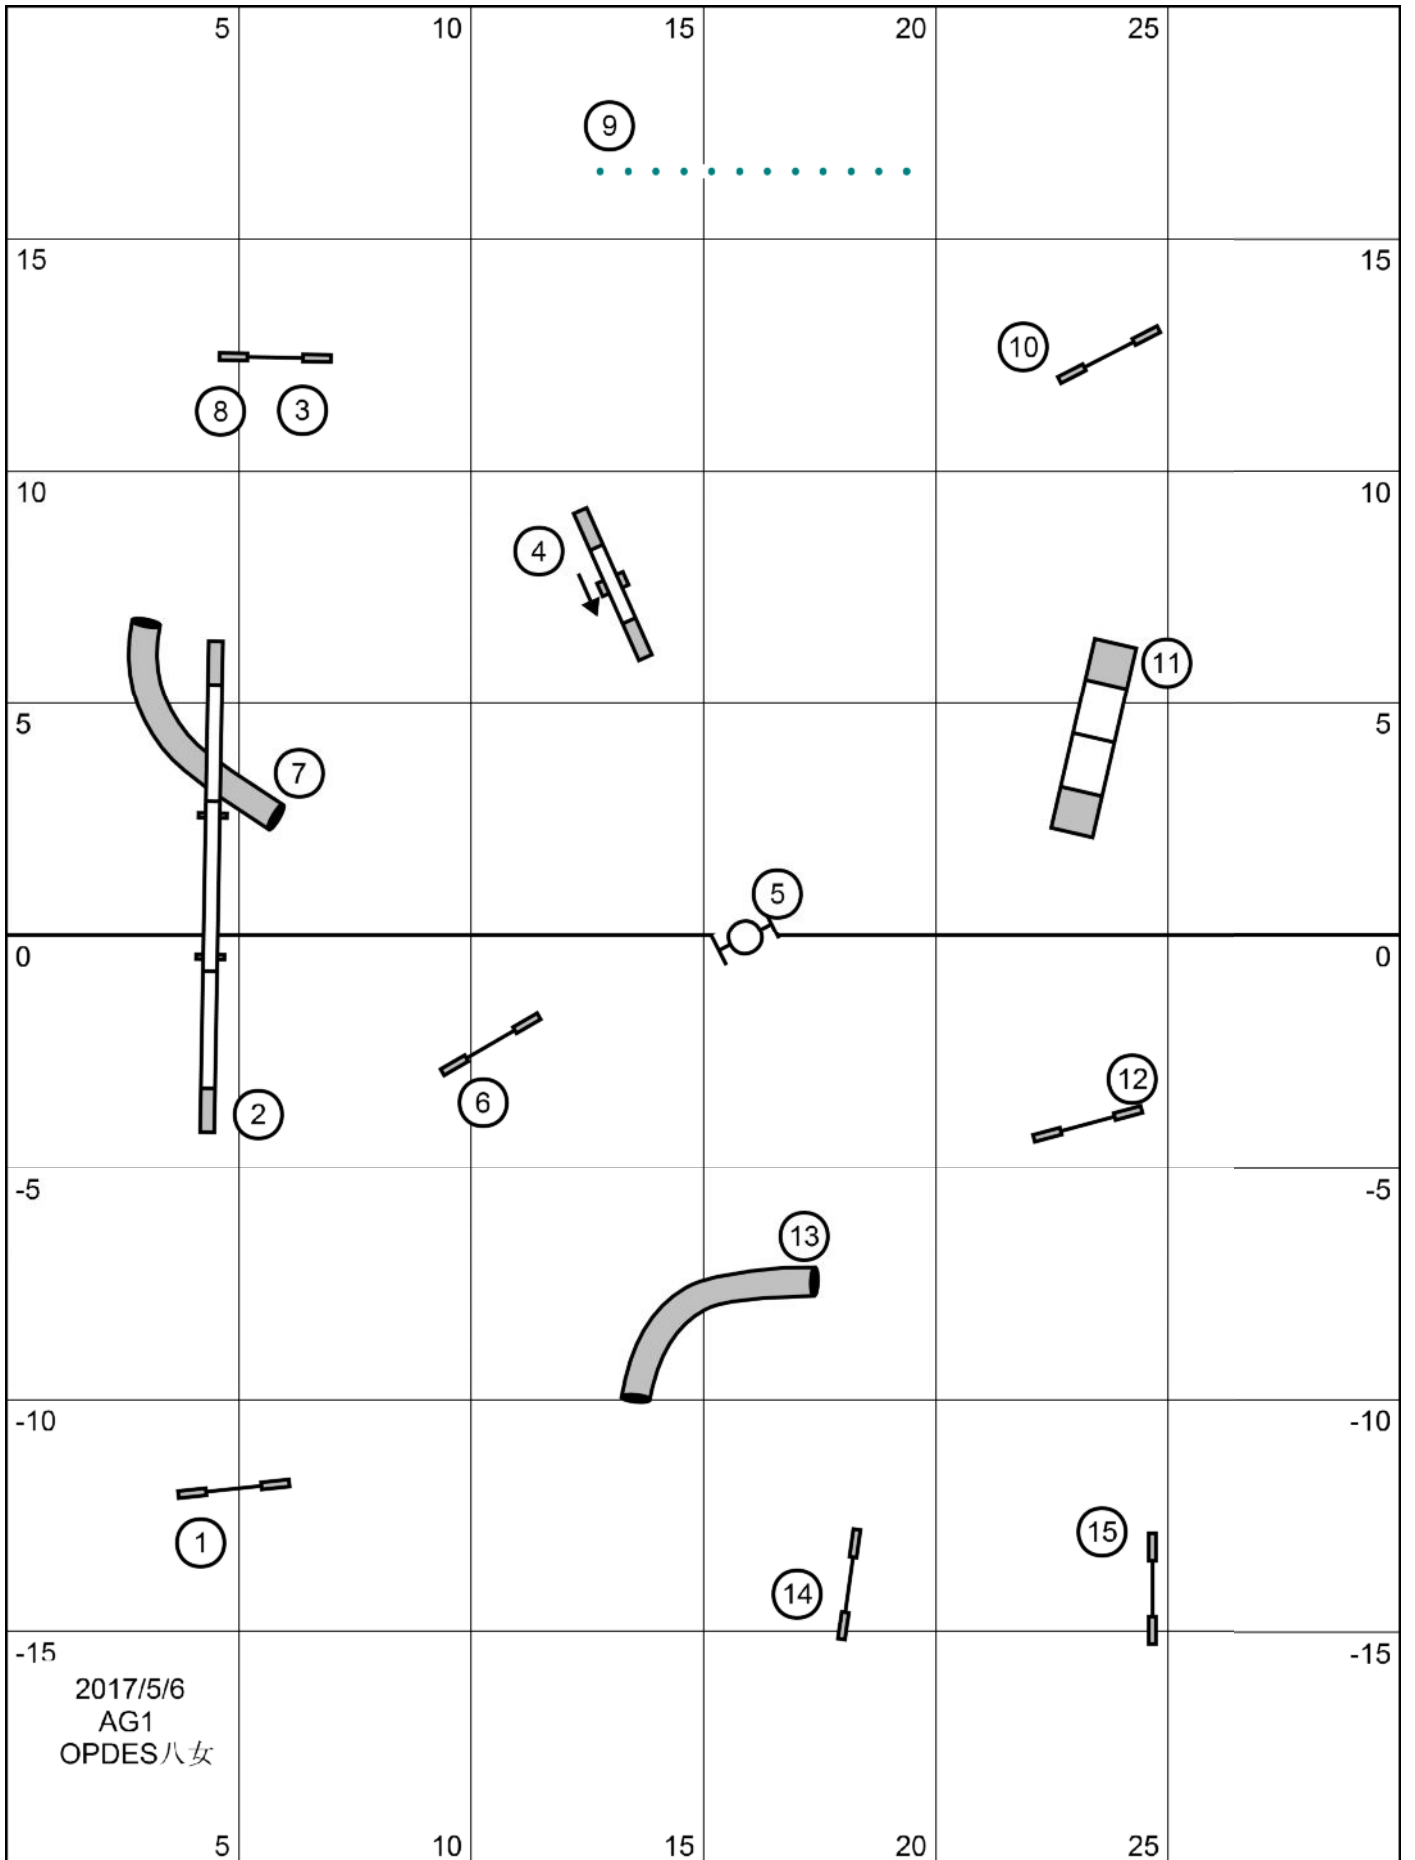

13

5

2017/5/6  
STP  
OPDES 八女

2017/5/6  
AG3  
OPDES 八女

Time (start-7c) : PF,25,35,40=48sec / 50,55,60=45sec  
 3 or 4red  
 Start&finish jumps live at all times.  
 All combinations(5a&5b,7a&7b&7c)any order,anydirection in opening.

1-2-3-5point system (DW=5points)  
 Time : opening 30sec / gamble PF,25,35,40=15sec 50,55,60 =12sec  
 Bounus : □A-B-C-D or ■A-B-C-D 10points (only once)  
 Gamblepoint : 10points  
 No back to back , contact to contact