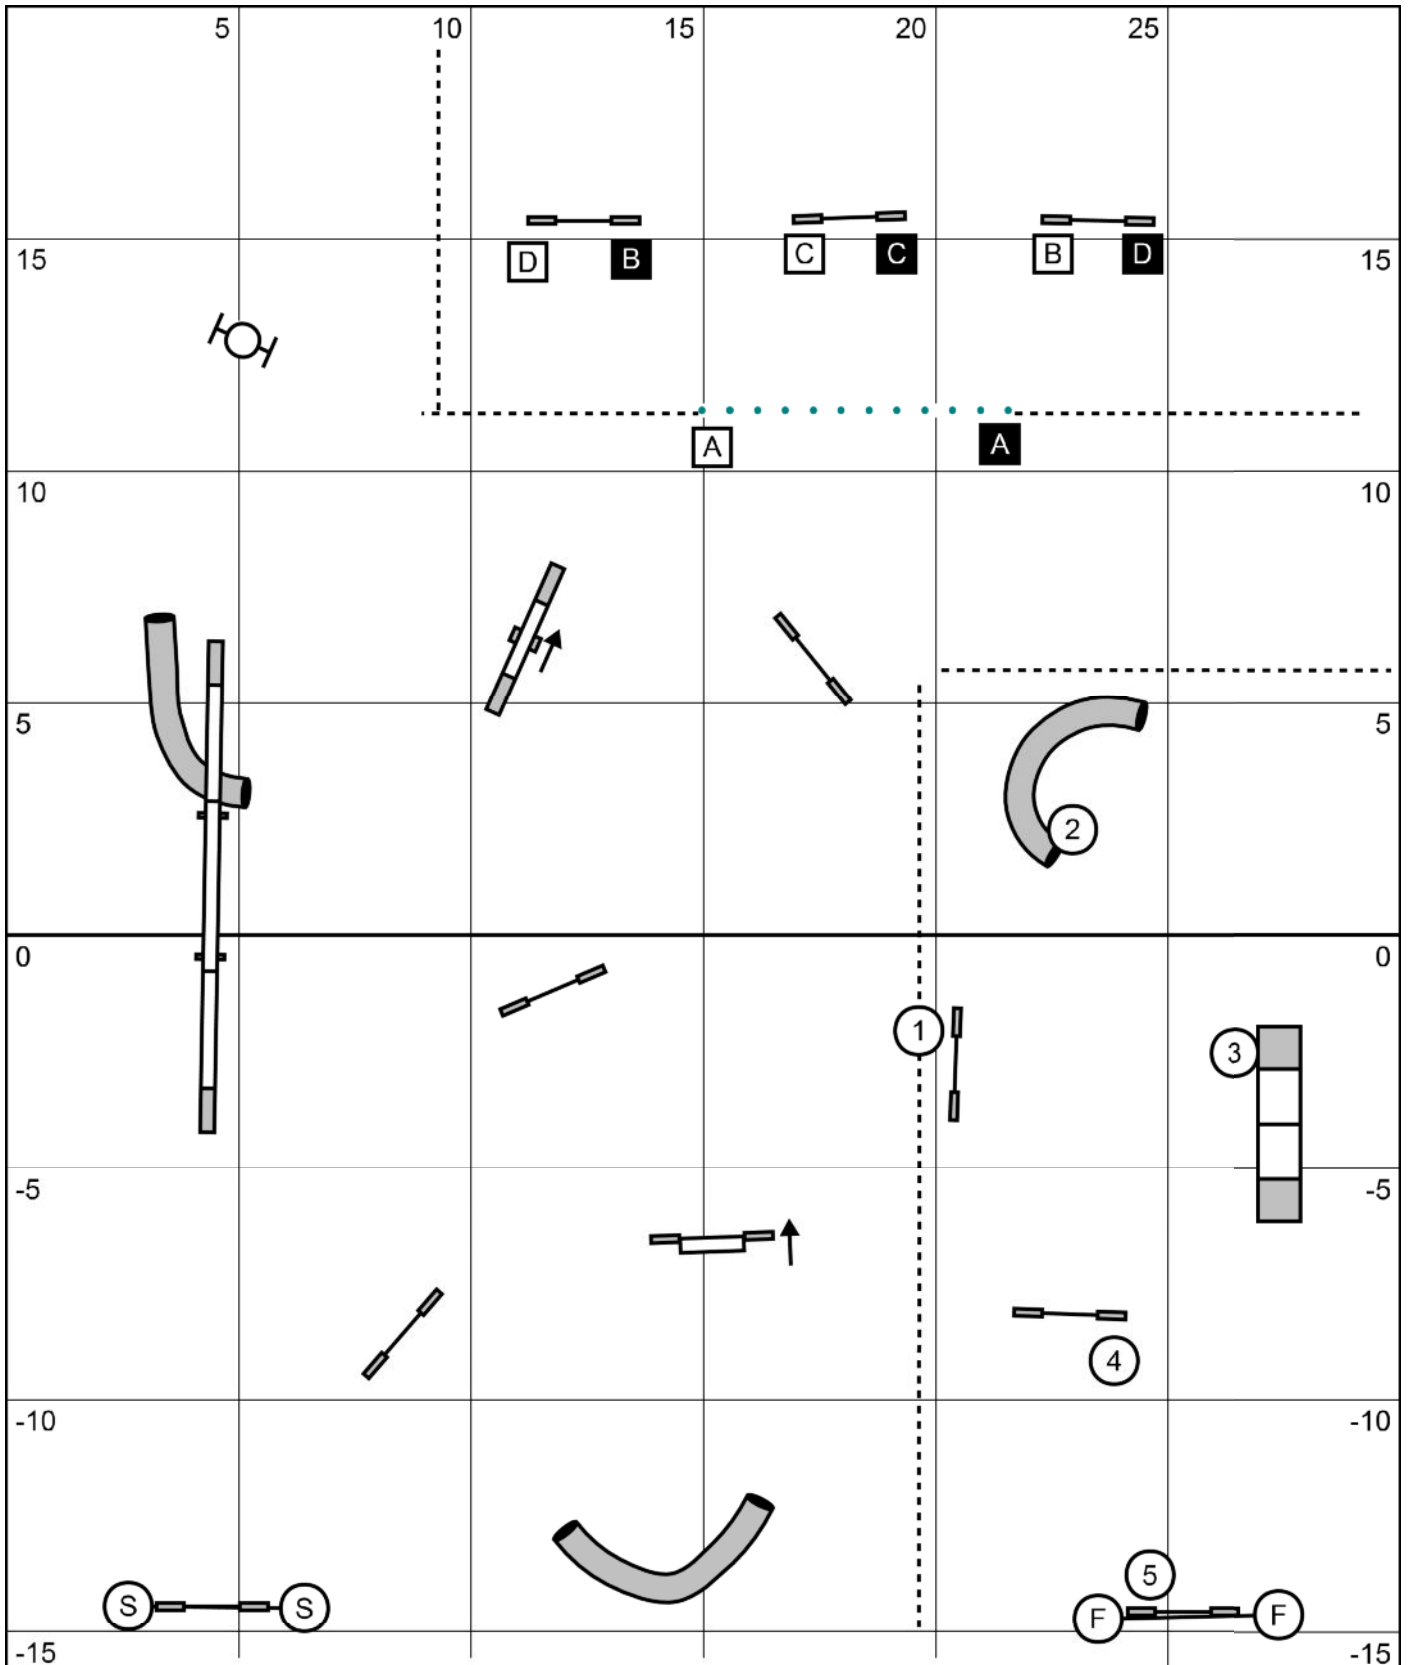

13

5

2017/5/6  
STP  
OPDES 八女

2017/5/6  
AG3  
OPDES 八女

Time (start-7c) : PF,25,35,40=48sec / 50,55,60=45sec  
 3 or 4red  
 Start&finish jumps live at all times.  
 All combinations(5a&5b,7a&7b&7c)any order,anydirection in opening.

1-2-3-5point system (DW=5points)  
 Time : opening 30sec / gamble PF,25,35,40=15sec 50,55,60 =12sec  
 Bounus : □A-B-C-D or ■A-B-C-D 10points (only once)  
 Gamblepoint : 10points  
 No back to back , contact to contact