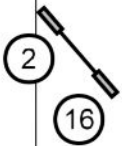

13

5

2017/5/6  
STP  
OPDES 八女

2017/5/6  
AG3  
OPDES 八女

Time (start-7c) : PF,25,35,40=48sec / 50,55,60=45sec  
 3 or 4red  
 Start&finish jumps live at all times.  
 All combinations(5a&5b,7a&7b&7c)any order,anydirection in opening.

1-2-3-5point system (DW=5points)  
 Time : opening 30sec / gamble PF,25,35,40=15sec 50,55,60 =12sec  
 Bounus : □A-B-C-D or ■A-B-C-D 10points (only once)  
 Gamblepoint : 10points  
 No back to back , contact to contact