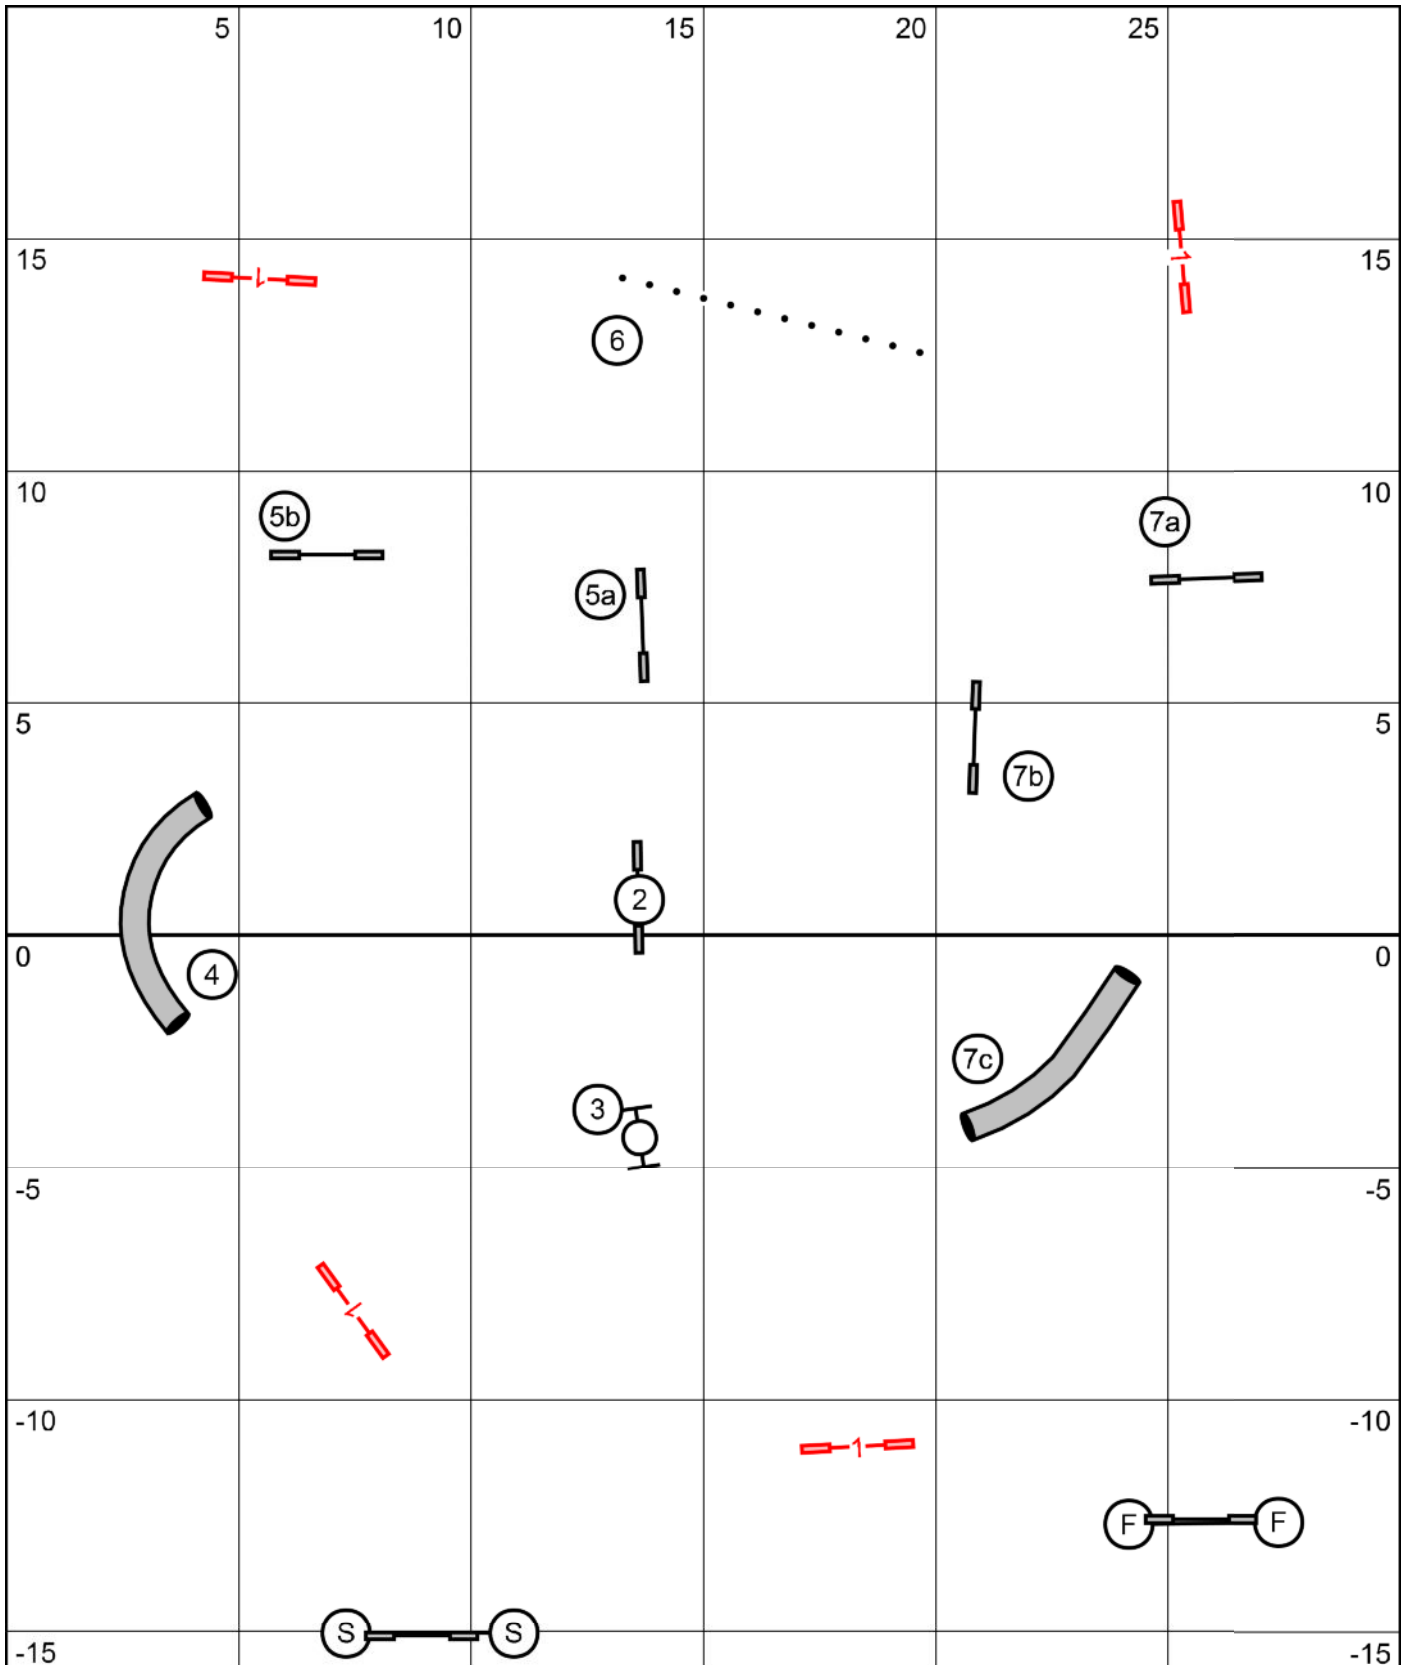

13

5

2017/5/6  
STP  
OPDES 八女

2017/5/6  
AG3  
OPDES 八女

Time (start-7c) : PF,25,35,40=48sec / 50,55,60=45sec  
 3 or 4red  
 Start&finish jumps live at all times.  
 All combinations(5a&5b,7a&7b&7c)any order,anydirection in opening.

1-2-3-5point system (DW=5points)  
 Time : opening 30sec / gamble PF,25,35,40=15sec 50,55,60 =12sec  
 Bounus : □A-B-C-D or ■A-B-C-D 10points (only once)  
 Gamblepoint : 10points  
 No back to back , contact to contact