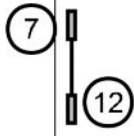

13

5

2017/5/6  
STP  
OPDES 八女

2017/5/6  
AG3  
OPDES 八女

Time (start-7c) : PF,25,35,40=48sec / 50,55,60=45sec  
 3 or 4red  
 Start&finish jumps live at all times.  
 All combinations(5a&5b,7a&7b&7c)any order,anydirection in opening.

1-2-3-5point system (DW=5points)  
 Time : opening 30sec / gamble PF,25,35,40=15sec 50,55,60 =12sec  
 Bounus : □A-B-C-D or ■A-B-C-D 10points (only once)  
 Gamblepoint : 10points  
 No back to back , contact to contact