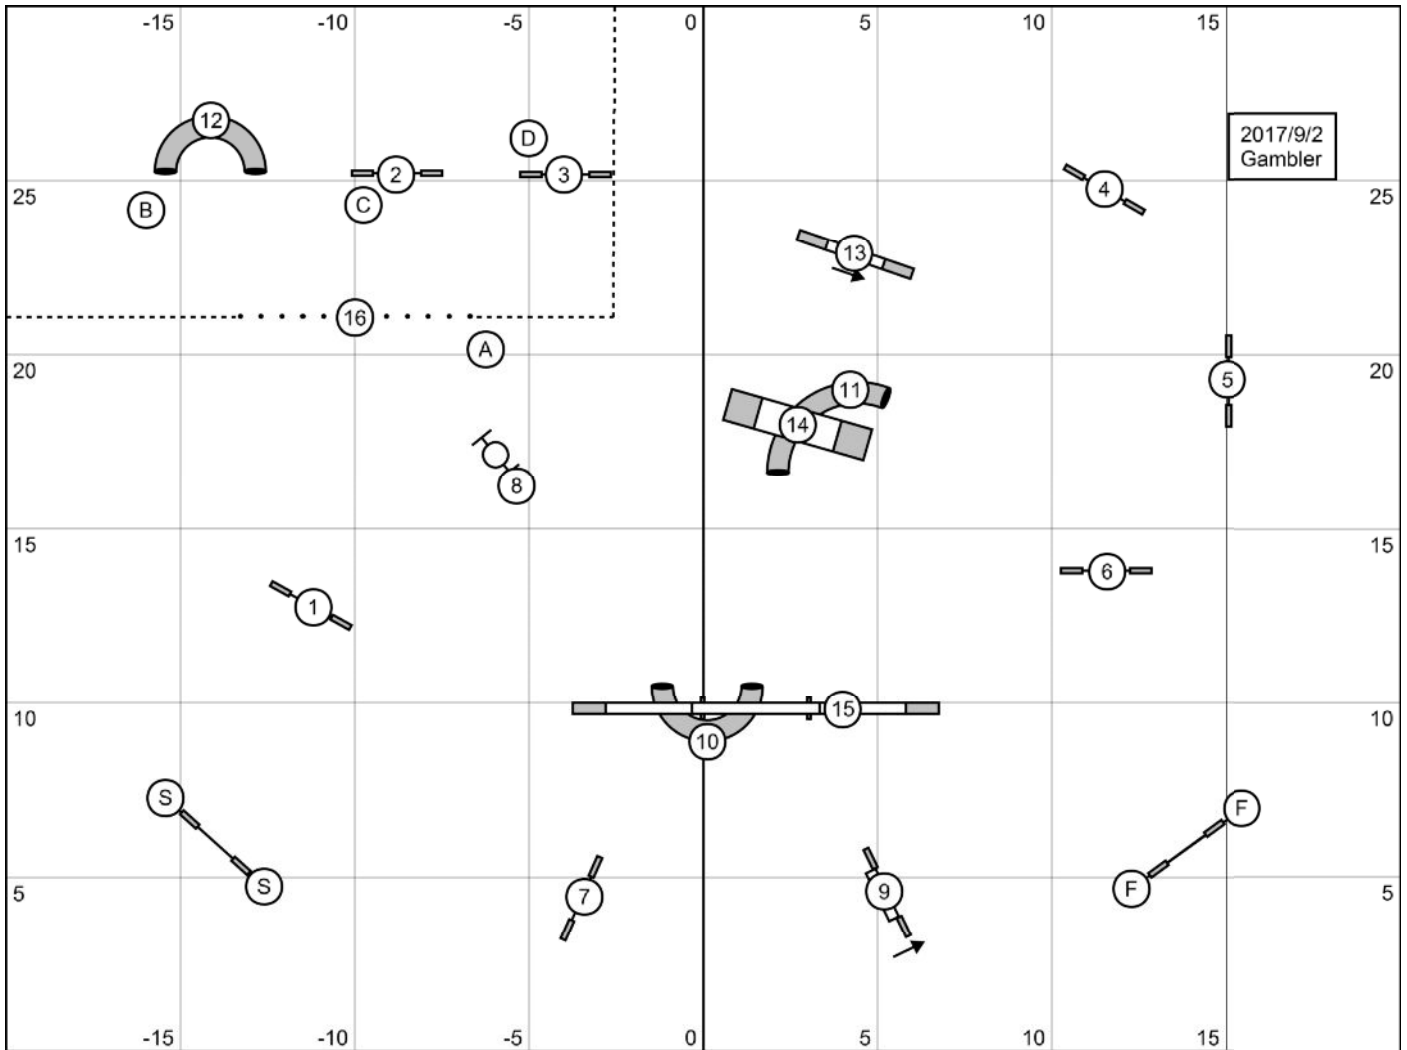

Time(Start -7c):PF.25.35.40=54sec 50.55.60=50sec  
 3or4reds  
 Start&finish jumps:live at all times.  
 All combinations(5a-5b and 7a-7b-7c):any order.any direction in opening

Time: Opening: 30sec Gambler: All= 15sec  
 Point system: 1-2-3-5 (dogwalk, weave: 5points)  
 Opening  
 Bonus: A-B-C-D 8points (only once), outside of line  
 No consecutive contacts.

Gamblepoints  
 hurdle 2points.  
 tunnel, doublehurdle, tire 4points.